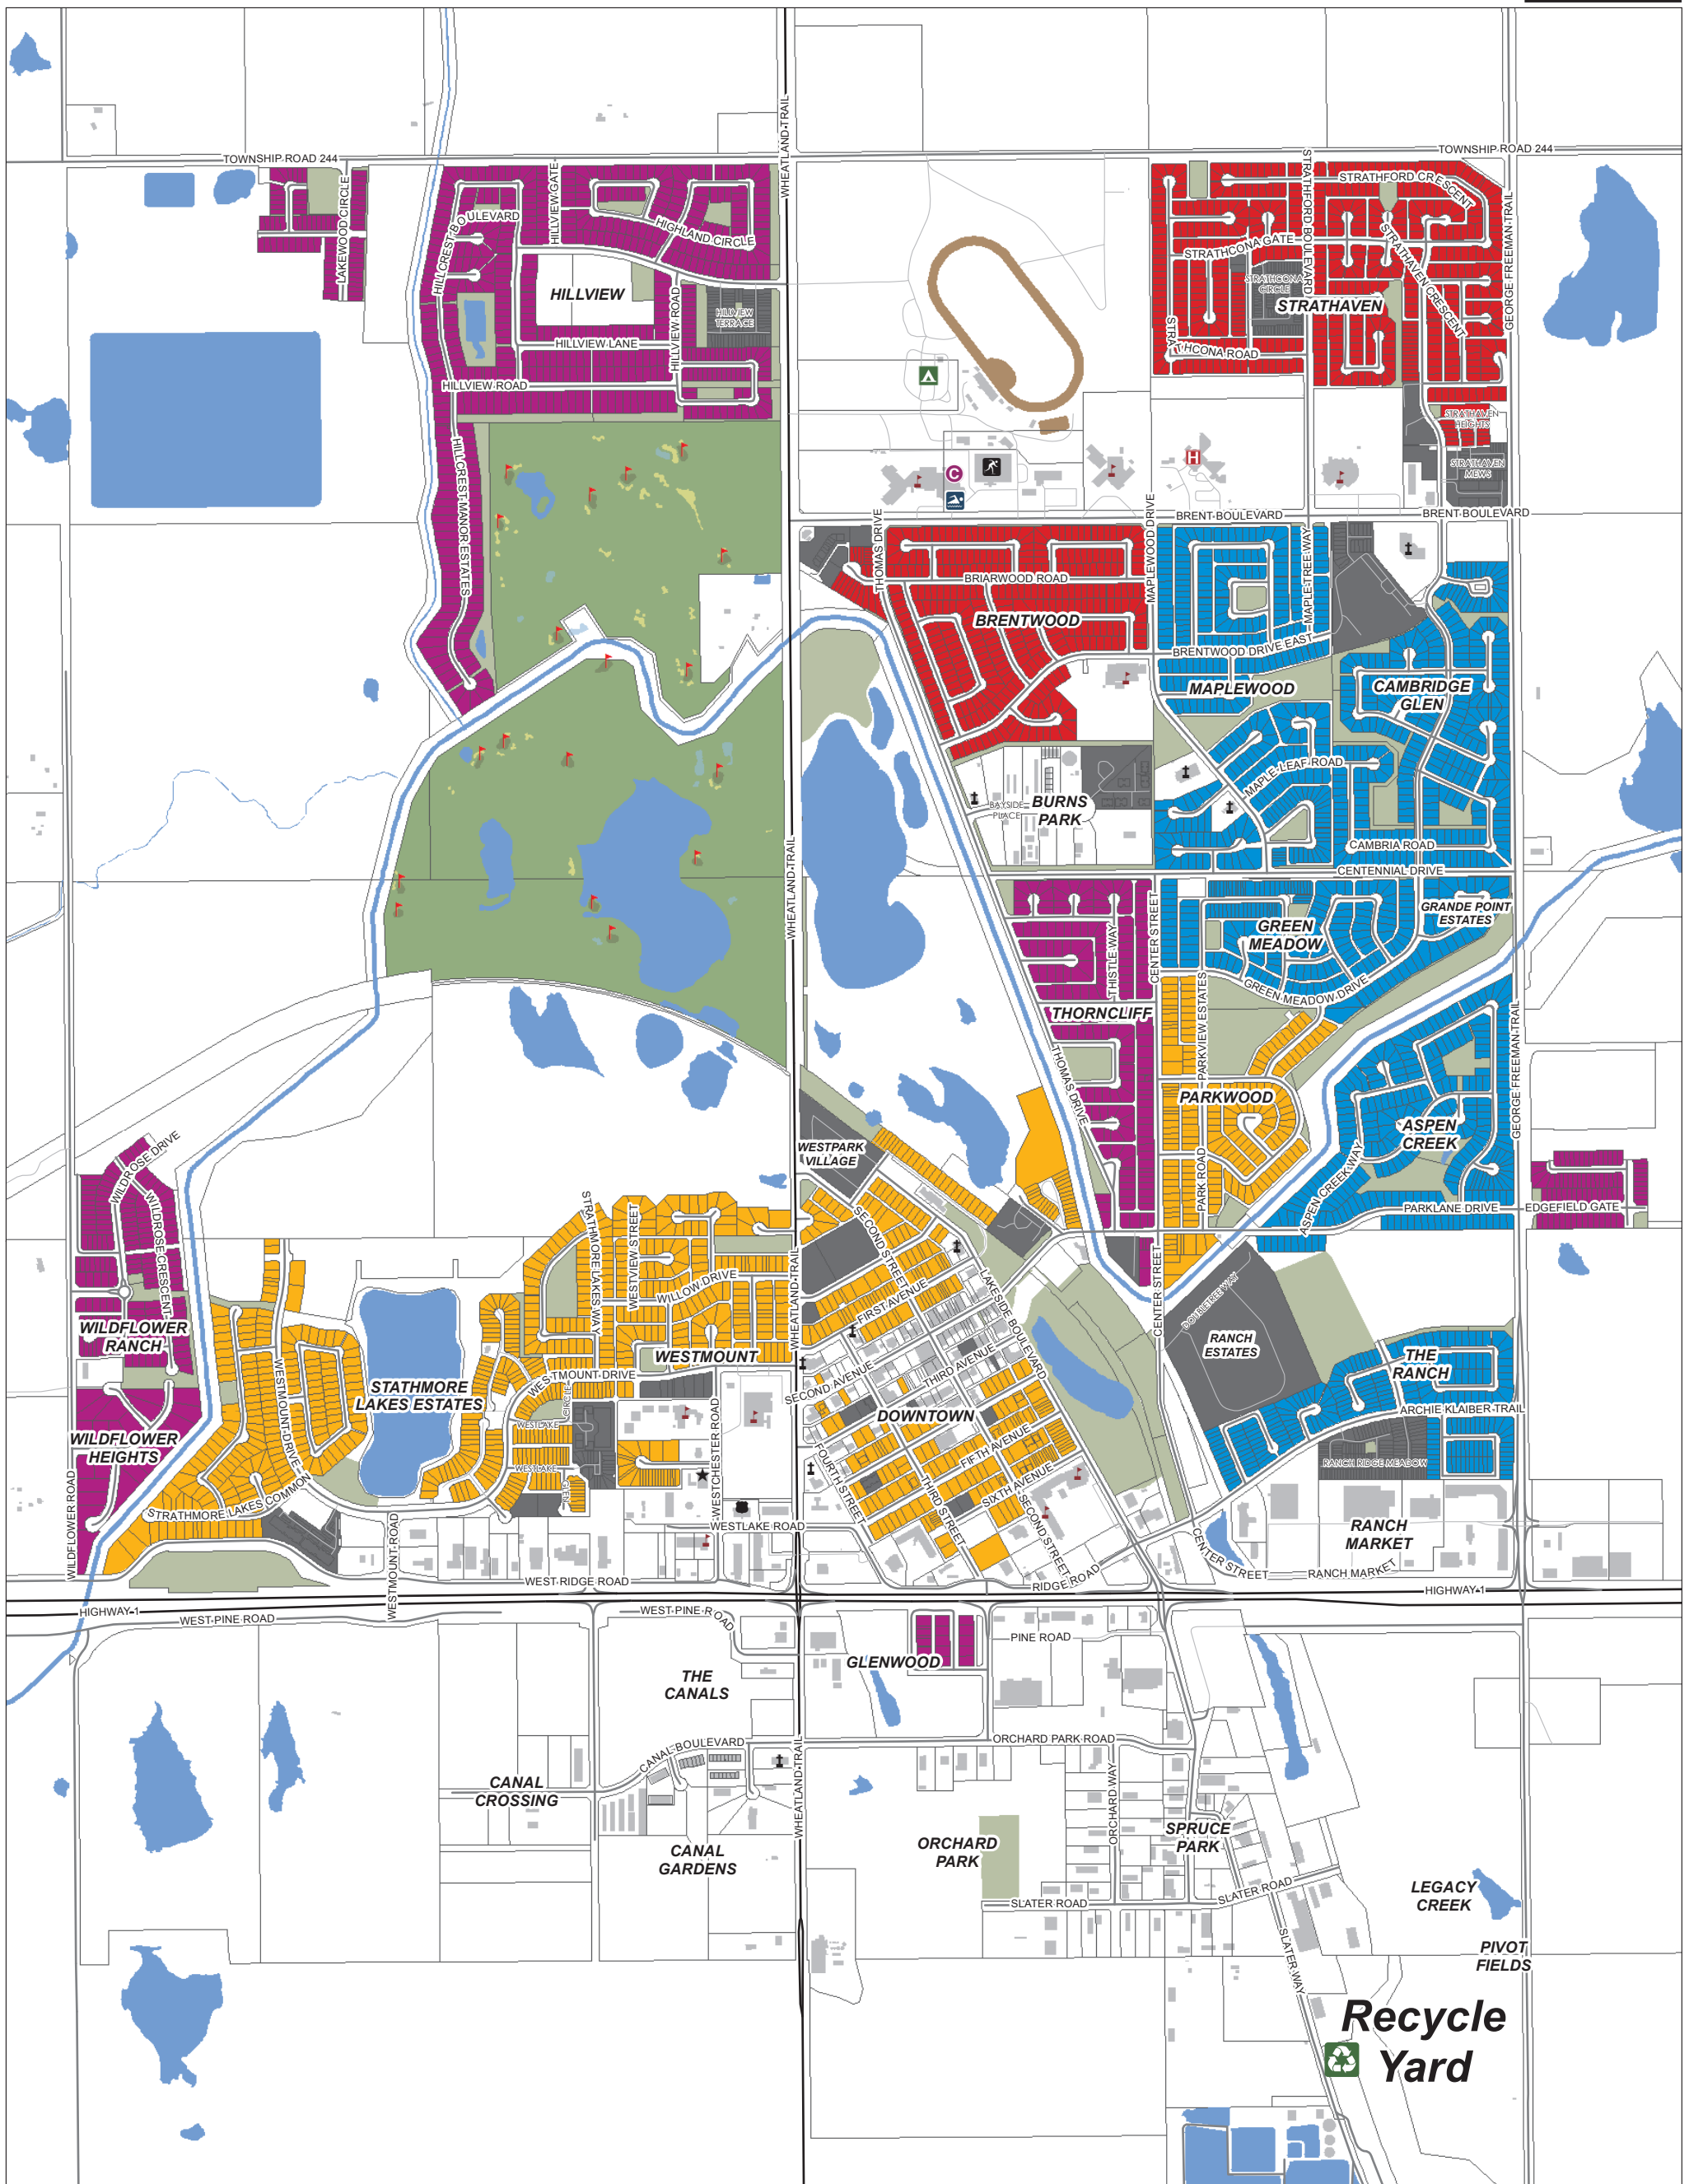

Garbage Routes

By Day and Area

Revised: 2016

Contact: (403) 934-3133 (PH) - (403) 901-1476 (FX)
www.strathmore.ca

Pick-Up Schedule

By Day and Area

- Monday
- Tuesday
- Thursday
- Friday
- Contracted Pickup

Recycle Yard